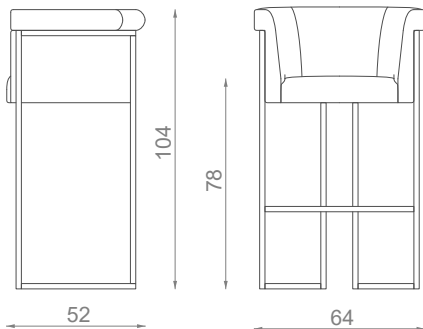

WILDE

BAR STOOL

20Kg | 44lbs

0.43m³ | 15.2ft³

MATERIALS / FINISHES

UPHOLSTERY: Leather

STRUCTURE: Brushed Satainless Steel

DIMENSIONS

W: 64cm | 25.2"

D: 52cm | 20.5"

H: 104cm | 40.9"

SH: 78cm | 30.7"

PRODUCT FEATURES

Structure in metal.

Foam in 100% PU with BS standard fire specifications.

Upholstery with upholstery straps.