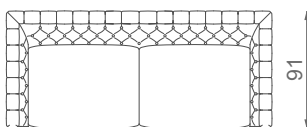

JACKSON

SOFA

58Kg | 127lbs

1.64m³ | 57.9ft³

MATERIALS / FINISHES

UPHOLSTERY: Leather
LEGS: Dark Wenge
FEET CAPS: Polished Stainless Steel
STUDS: Silver

DIMENSIONS

W: 206cm | 81.1"
D: 91cm | 35.8"
H: 76cm | 29.9"
SH: 44cm | 17.3"

SINGLE SOFA

FABRIC (COM)

7.50m | 295.2"

2 SEAT

FABRIC (COM)

10.00m | 393.7"

3 SEAT

FABRIC (COM)

12.00m | 472.4"

4 SEAT

FABRIC (COM)

14.00m | 551.2"