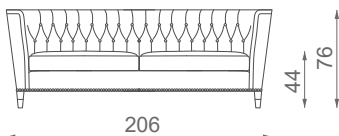

JACKSON

SOFA

58Kg | 127lbs

1.64m³ | 57.9ft³

MATERIALS / FINISHES

UPHOLSTERY: Leather
LEGS: Dark Wenge
FEET CAPS: Polished Stainless Steel
STUDS: Silver

DIMENSIONS

W: 206cm | 81.1"
D: 91cm | 35.8"
H: 76cm | 29.9"
SH: 44cm | 17.3"