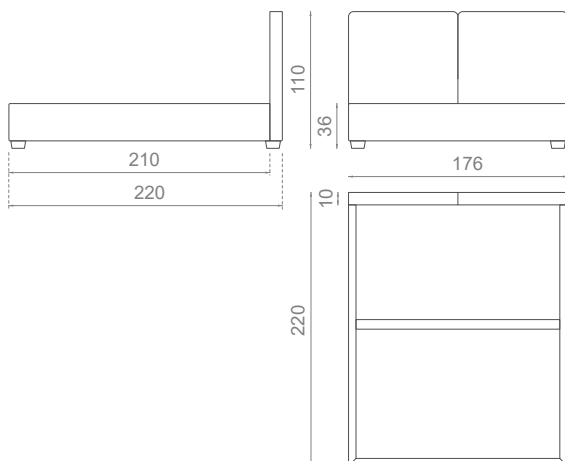

BELLA

BED

65kg | 143lbs

0.60m³ | 21.2ft³

MATERIALS / FINISHES

HEADBOARD UPHOLSTERY: Fabric
 BED FRAME: Fabric
 FEET: Dark Wenge

DIMENSIONS

MATTRESS: W: 160cm | 63.0" D: 200 | 78.7" H: Variable

BED	HEADBOARD	BED FRAME
W: 176cm 69.3"	W: 176cm 69.3"	W: 176cm 69.3"
D: 220cm 86.6"	D: 10cm 3.9"	D: 210cm 82.7"
H: 110cm 43.3"	H: 110cm 43.3"	H: 36cm 14.2"

PRODUCT FEATURES

UPHOLSTERY & FOAM

Foam in 100% PU with BS standard fire specifications.
 Fire retardant interlining is available on request.
 Fixed covers, fabric non removable.
 Mattress, cushions and bed textiles not included.
 Mattress is available on request.
 Decorative cushions available.
 Handmade in Paços de Ferreira.