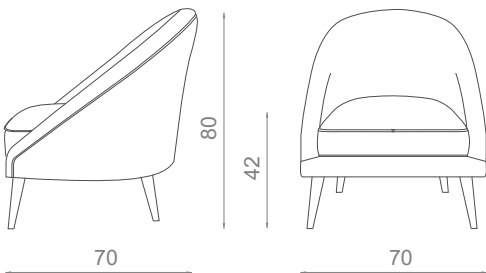

HEGEL

ARMCHAIR

25Kg | 55lbs

0.48m³ | 17.0ft³

MATERIALS / FINISHES

UPHOLSTERY: Velvet
LEGS: Stained Walnut

DIMENSIONS

W: 70cm | 27.6"
D: 70cm | 27.6"
H: 80cm | 31.5"
SH: 42cm | 16.5"