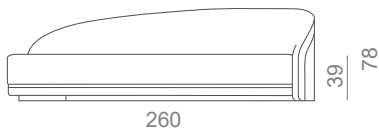

BLAKE

SOFA

72Kg | 158lbs

2.64m³ | 93.2ft³

MATERIALS / FINISHES

UPHOLSTERY: Velvet
DETAILS: Antique Brass
FEET: Antique Brass

DIMENSIONS

W: 260cm | 102.4"
D: 115cm | 45.3"
H: 78cm | 30.0"
SH: 39cm | 15.4"