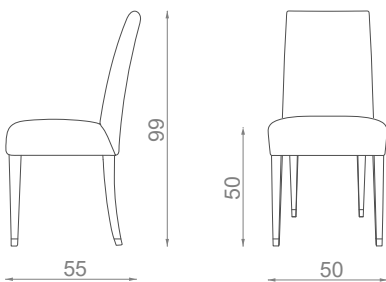

BARBARA

CHAIR

15Kg | 33lbs

0.34m³ | 12.0ft³

MATERIALS / FINISHES

UPHOLSTERY: Fabric
LEGS: Fabric
FEET CAPS: Polished Brass

DIMENSIONS

W: 50cm | 19.7"
D: 55cm | 21.7"
H: 99cm | 39.0"
SH: 50cm | 19.7"