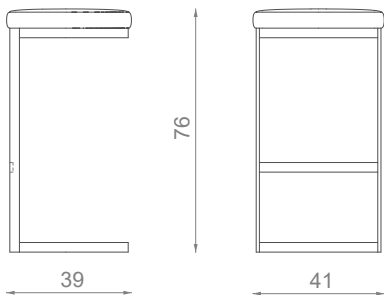

### BAR STOOL

15Kg | 33lbs

0.16Kg | 5.7ft<sup>3</sup>

### DIMENSIONS

W: 41cm | 16.1"  
D: 39cm | 15.4"  
H: 76cm | 29.9"

### CLIENT'S OWN MATERIAL (COM) REQUIREMENTS

FABRIC  
0.50m | 19.7"  
standard with 1.40 m | 55.1"