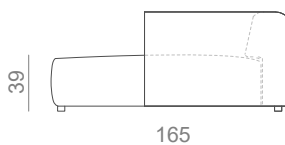

D: 103cm | 40.6"

H: 69cm | 27.2"

SH: 39cm | 15.4"

PRODUCT FEATURES

Structure in solid wood.
Foam in 100% PU with BS standard fire specifications.
Upholstery with upholstery straps.
Fire retardant interlining is available on request.
Decorative cushions available on request.
Handmade in Paços de Ferreira.

SINGLE SOFA

FABRIC (COM)

6.00m | 236.2"

2 SEAT

FABRIC (COM)

9.00m | 354.3"

3 SEAT

FABRIC (COM)

10.00m | 393.7"

4 SEAT

FABRIC (COM)

12.00m | 472.4"

*Chaise Longue adjustable to the size of the sofa cushion

CHAISE LONGUE

OTTOMAN

W:93 D:93 H:39cm

W:98 D:83 H:39cm

W:113 D:113 H:39cm