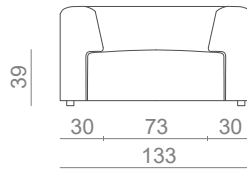

D: 103cm | 40.6"

H: 69cm | 27.2"

SH: 39cm | 15.4"

PRODUCT FEATURES

Structure in solid wood.
Foam in 100% PU with BS standard fire specifications.
Upholstery with upholstery straps.
Fire retardant interlining is available on request.
Decorative cushions available on request.
Handmade in Paços de Ferreira.

SINGLE SOFA

FABRIC (COM)

6.00m | 236.2"

2 SEAT

FABRIC (COM)

9.00m | 354.3"

3 SEAT

FABRIC (COM)

10.00m | 393.7"

4 SEAT

FABRIC (COM)

12.00m | 472.4"

*Chaise Longue adjustable to the size of the sofa cushion

CHAISE LONGUE

OTTOMAN

W:93 D:93 H:39cm

W:98 D:83 H:39cm

W:113 D:113 H:39cm