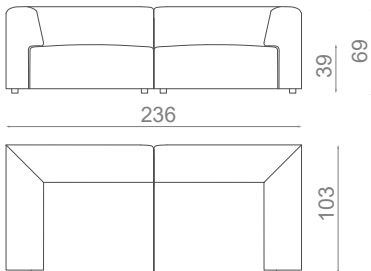

WELLES

SOFA

70Kg | 154lbs

1.93m³ | 68.2ft³

MATERIALS / FINISHES

UPHOLSTERY: Fabric
FEET: Dark Wenge

DIMENSIONS

W: 236cm | 92.9"

D: 103cm | 40.6"

H: 69cm | 27.2"

SH: 39cm | 15.4"

PRODUCT FEATURES

Structure in solid wood.
Foam in 100% PU with BS standard fire specifications.
Upholstery with upholstery straps.
Fire retardant interlining is available on request.
Decorative cushions available on request.
Handmade in Paços de Ferreira.

10.00m | 393.7"

4 SEAT

FABRIC (COM)

12.00m | 472.4"

*Chaise Longue adjustable to the size of the sofa cushion

CHAISE LONGUE

OTTOMAN

W:93 D:93 H:39cm

W:98 D:83 H:39cm

W:113 D:113 H:39cm