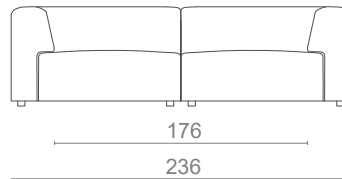

D: 103cm | 40.6"

H: 69cm | 27.2"

SH: 39cm | 15.4"

PRODUCT FEATURES

Structure in solid wood.
Foam in 100% PU with BS standard fire specifications.
Upholstery with upholstery straps.
Fire retardant interlining is available on request.
Decorative cushions available on request.
Handmade in Paços de Ferreira.

SINGLE SOFA

FABRIC (COM)

6.00m | 236.2"

2 SEAT

FABRIC (COM)

9.00m | 354.3"

3 SEAT

FABRIC (COM)

10.00m | 393.7"

4 SEAT

FABRIC (COM)

12.00m | 472.4"

*Chaise Longue adjustable to the size of the sofa cushion

CHAISE LONGUE

OTTOMAN

W:93 D:93 H:39cm

W:98 D:83 H:39cm

W:113 D:113 H:39cm