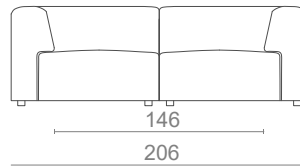

D: 103cm | 40.6"

H: 69cm | 27.2"

SH: 39cm | 15.4"

PRODUCT FEATURES

Structure in solid wood.
Foam in 100% PU with BS standard fire specifications.
Upholstery with upholstery straps.
Fire retardant interlining is available on request.
Decorative cushions available on request.
Handmade in Paços de Ferreira.

SINGLE SOFA

FABRIC (COM)

6.00m | 236.2"

2 SEAT

FABRIC (COM)

9.00m | 354.3"

3 SEAT

FABRIC (COM)

10.00m | 393.7"

4 SEAT

FABRIC (COM)

12.00m | 472.4"

*Chaise Longue adjustable to the size of the sofa cushion

CHAISE LONGUE

OTTOMAN

W:93 D:93 H:39cm

W:98 D:83 H:39cm

W:113 D:113 H:39cm