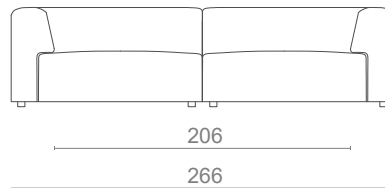

D: 103cm | 40.6"

H: 69cm | 27.2"

SH: 39cm | 15.4"

PRODUCT FEATURES

Structure in solid wood.
Foam in 100% PU with BS standard fire specifications.
Upholstery with upholstery straps.
Fire retardant interlining is available on request.
Decorative cushions available on request.
Handmade in Paços de Ferreira.

SINGLE SOFA

FABRIC (COM)

6.00m | 236.2"

2 SEAT

FABRIC (COM)

9.00m | 354.3"

3 SEAT

FABRIC (COM)

10.00m | 393.7"

4 SEAT

FABRIC (COM)

12.00m | 472.4"

*Chaise Longue adjustable to the size of the sofa cushion

CHAISE LONGUE

OTTOMAN

W:93 D:93 H:39cm

W:98 D:83 H:39cm

W:113 D:113 H:39cm