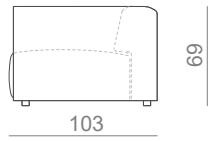

D: 103cm | 40.6"

H: 69cm | 27.2"

SH: 39cm | 15.4"

PRODUCT FEATURES

Structure in solid wood.
Foam in 100% PU with BS standard fire specifications.
Upholstery with upholstery straps.
Fire retardant interlining is available on request.
Decorative cushions available on request.
Handmade in Paços de Ferreira.

SINGLE SOFA

FABRIC (COM)

6.00m | 236.2"

2 SEAT

FABRIC (COM)

9.00m | 354.3"

3 SEAT

FABRIC (COM)

10.00m | 393.7"

4 SEAT

FABRIC (COM)

12.00m | 472.4"

*Chaise Longue adjustable to the size of the sofa cushion

CHAISE LONGUE

OTTOMAN

W:93 D:93 H:39cm

W:98 D:83 H:39cm

W:113 D:113 H:39cm