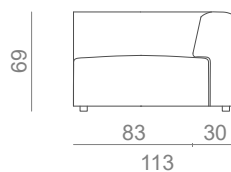

10.00m | 393.7"

4 SEAT

FABRIC (COM)

12.00m | 472.4"

*Chaise Longue adjustable to the size of the sofa cushion

CHAISE LONGUE

OTTOMAN

W:93 D:93 H:39cm

W:98 D:83 H:39cm

W:113 D:113 H:39cm