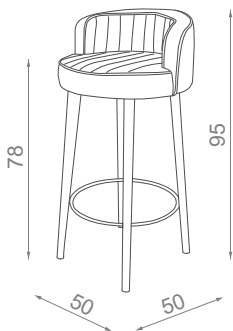

VOLTAIRE

BAR STOOL

20Kg | 44lbs

0.30m³ | 10.6ft³

MATERIALS / FINISHES

UPHOLSTERY: Leather
LEGS: Black Lacquered Wood
METAL DETAIL: Polished Black

DIMENSIONS

W: 50cm | 19.7"
D: 50cm | 19.7"
H: 95cm | 37.4"
SH: 78cm | 30.7"