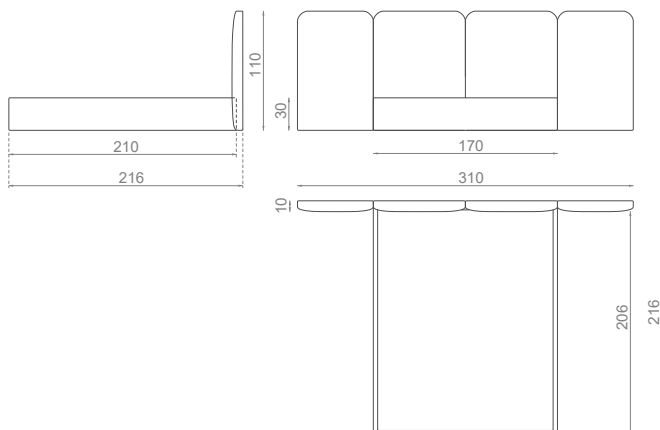

### BED

80kg | 176lbs

0.79m<sup>3</sup> | 27.9ft<sup>3</sup>

### DIMENSIONS

MATTRESS: W: 160cm | 63.0" D: 200 | 78.7" H: Variable

BED	HEADBOARD	BED FRAME
W: 310cm   122.0"	W: 310cm   122.0"	W: 170cm   66.9"
D: 216cm   85.0"	D: 10cm   3.9"	D: 210cm   82.7"
H: 110cm   43.3"	H: 110cm   43.3"	H: 30cm   11.8"

### CLIENT'S OWN MATERIAL (COM) REQUIREMENTS

Fabric  
11.0m | 433.0"