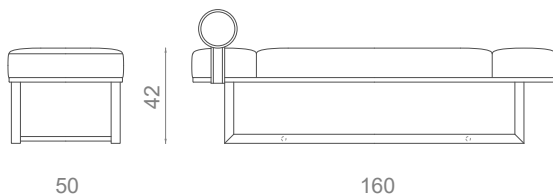

VALERY

BENCH

16Kg | 35lbs

0.43m³ | 15.2ft³

MATERIALS / FINISHES

UPHOLSTERY: Velvet
LEGS: Stained Walnut
DETAILS: Polished Stainless Steel

DIMENSIONS

W: 160cm | 63.0"
D: 50cm | 19.7"
H: 42cm | 16.5"