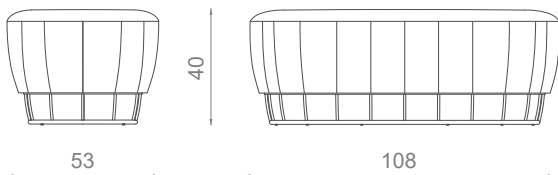

DURKHEIM I

BENCH

11Kg | 24lbs

0.29m³ | 10.2ft³

MATERIALS / FINISHES

UPHOLSTERY: Fabric
BASE: Polished Stainless Steel

DIMENSIONS

W: 108cm | 42.5"
D: 53cm | 20.9"
H: 40cm | 15.8"