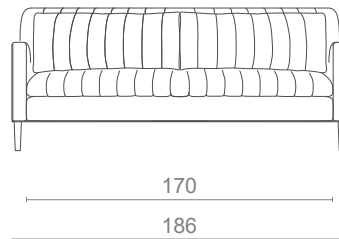

KUBRICK

SOFA

50Kg | 110lbs

1.60m³ | 56.5ft³

MATERIALS / FINISHES

UPHOLSTERY: Fabric
FEET: Dark Wenge

DIMENSIONS

W: 186cm | 73.2"

D: 95cm | 37.4"

H: 79cm | 31.1"

SH: 45cm | 17.7"

AH: 60cm | 23.6"

PRODUCT FEATURES

Structure in solid wood.
Foam in 100% PU with BS standard fire specifications.
Upholstery with upholstery straps.
Fire retardant interlining is available on request.
Decorative cushions available on request.
Handmade in Paços de Ferreira.

METAL FEET

Brass, Nickel, Stainless Steel or Copper in polished or brushed.

FINISHES AVAILABLE ON REQUEST

Feet: Gold, Silver or Copper leaf.

CLIENT'S OWN MATERIAL (COM) REQUIREMENTS

FABRIC

9.00m | 354.3"

standard with 1.40 m | 55.1"

SINGLE SOFA

FABRIC (COM)
6.00m | 236.2"

2 SEAT

FABRIC (COM)
8.00m | 315.0"

3 SEAT

FABRIC (COM)
9.00m | 354.3"

4 SEAT

FABRIC (COM)
12.00m | 472.4"