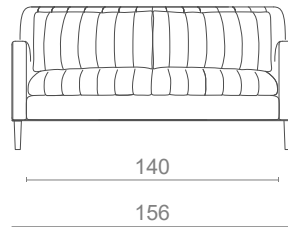

KUBRICK

SOFA

50Kg | 110lbs

1.60m³ | 56.5ft³

MATERIALS / FINISHES

UPHOLSTERY: Fabric
FEET: Dark Wenge

DIMENSIONS

W: 186cm | 73.2"

D: 95cm | 37.4"

H: 79cm | 31.1"

SH: 45cm | 17.7"

AH: 60cm | 23.6"

PRODUCT FEATURES

Structure in solid wood.
Foam in 100% PU with BS standard fire specifications.
Upholstery with upholstery straps.
Fire retardant interlining is available on request.
Decorative cushions available on request.
Handmade in Paços de Ferreira.

METAL FEET

Brass, Nickel, Stainless Steel or Copper in polished or brushed.

FINISHES AVAILABLE ON REQUEST

Feet: Gold, Silver or Copper leaf.

CLIENT'S OWN MATERIAL (COM) REQUIREMENTS

FABRIC

9.00m | 354.3"

standard with 1.40 m | 55.1"

SINGLE SOFA

FABRIC (COM)
6.00m | 236.2"

2 SEAT

FABRIC (COM)
8.00m | 315.0"

3 SEAT

FABRIC (COM)
9.00m | 354.3"

4 SEAT

FABRIC (COM)
12.00m | 472.4"