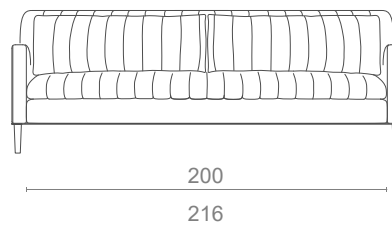

KUBRICK

SOFA

50Kg | 110lbs

1.60m³ | 56.5ft³

MATERIALS / FINISHES

UPHOLSTERY: Fabric
FEET: Dark Wenge

DIMENSIONS

W: 186cm | 73.2"

D: 95cm | 37.4"

H: 79cm | 31.1"

SH: 45cm | 17.7"

AH: 60cm | 23.6"

PRODUCT FEATURES

Structure in solid wood.
Foam in 100% PU with BS standard fire specifications.
Upholstery with upholstery straps.
Fire retardant interlining is available on request.
Decorative cushions available on request.
Handmade in Paços de Ferreira.

SINGLE SOFA

FABRIC (COM)
6.00m | 236.2"

2 SEAT

FABRIC (COM)
8.00m | 315.0"

3 SEAT

FABRIC (COM)
9.00m | 354.3"

4 SEAT

FABRIC (COM)
12.00m | 472.4"