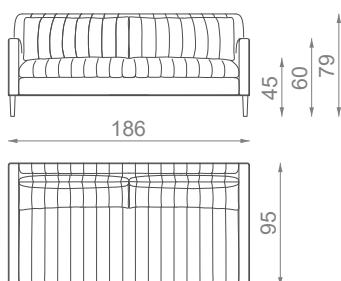

KUBRICK

SOFA

50Kg | 110lbs

1.60m³ | 56.5ft³

MATERIALS / FINISHES

UPHOLSTERY: Fabric
FEET: Dark Wenge

DIMENSIONS

W: 186cm | 73.2"

D: 95cm | 37.4"

H: 79cm | 31.1"

SH: 45cm | 17.7"

AH: 60cm | 23.6"

PRODUCT FEATURES

Structure in solid wood.
Foam in 100% PU with BS standard fire specifications.
Upholstery with upholstery straps.
Fire retardant interlining is available on request.
Decorative cushions available on request.
Handmade in Paços de Ferreira.

SINGLE SOFA

FABRIC (COM)
6.00m | 236.2"

2 SEAT

FABRIC (COM)
8.00m | 315.0"

3 SEAT

FABRIC (COM)
9.00m | 354.3"

4 SEAT

FABRIC (COM)
12.00m | 472.4"