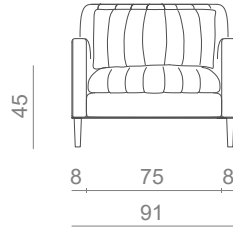

KUBRICK

SOFA

50Kg | 110lbs

1.60m³ | 56.5ft³

MATERIALS / FINISHES

UPHOLSTERY: Fabric
FEET: Dark Wenge

DIMENSIONS

W: 186cm | 73.2"

D: 95cm | 37.4"

H: 79cm | 31.1"

SH: 45cm | 17.7"

AH: 60cm | 23.6"

PRODUCT FEATURES

Structure in solid wood.
Foam in 100% PU with BS standard fire specifications.
Upholstery with upholstery straps.
Fire retardant interlining is available on request.
Decorative cushions available on request.
Handmade in Paços de Ferreira.

METAL FEET

Brass, Nickel, Stainless Steel or Copper in polished or brushed.

FINISHES AVAILABLE ON REQUEST

Feet: Gold, Silver or Copper leaf.

CLIENT'S OWN MATERIAL (COM) REQUIREMENTS

FABRIC

9.00m | 354.3"

standard with 1.40 m | 55.1"

SINGLE SOFA

FABRIC (COM)
6.00m | 236.2"

2 SEAT

FABRIC (COM)
8.00m | 315.0"

3 SEAT

FABRIC (COM)
9.00m | 354.3"

4 SEAT

FABRIC (COM)
12.00m | 472.4"