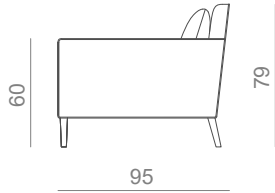

D: 95cm | 37.4"

H: 79cm | 31.1"

SH: 45cm | 17.7"

AH: 60cm | 23.6"

PRODUCT FEATURES

Structure in solid wood.
Foam in 100% PU with BS standard fire specifications.
Upholstery with upholstery straps.
Fire retardant interlining is available on request.
Decorative cushions available on request.
Handmade in Paços de Ferreira.

SINGLE SOFA

FABRIC (COM)
6.00m | 236.2"

2 SEAT

FABRIC (COM)
8.00m | 315.0"

3 SEAT

FABRIC (COM)
9.00m | 354.3"

4 SEAT

FABRIC (COM)
12.00m | 472.4"