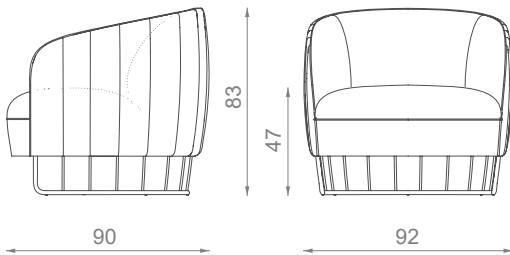

DURKHEIM

ARMCHAIR

30Kg | 66lbs

0.81m³ | 28.6ft³

MATERIALS / FINISHES

UPHOLSTERY: Fabric
BASE: Polished Stainless Steel

DIMENSIONS

W: 92cm | 36.2"
D: 90cm | 35.4"
H: 83cm | 32.7"
SH: 47cm | 18.5"