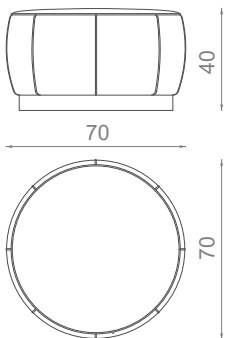

POMPIDOU

STOOL

10Kg | 22lbs

0.25m³ | 8.8ft³

MATERIALS / FINISHES

UPHOLSTERY: Leather
BASE: Walnut

DIMENSIONS

W: 70cm | 27.6"
D: 70cm | 27.6"
H: 40cm | 15.8"

METAL BASE

Brass, Nickel, Stainless Steel or Copper, in polished or brushed.

FINISHES AVAILABLE ON REQUEST

Base: Gold, Silver or Copper leaf.

CLIENT'S OWN MATERIAL (COM) REQUIREMENTS

FABRIC

2.50m | 98.4"
standard with 1.40 m | 55.1"