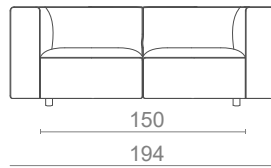

EASTWOOD

SOFA

75Kg | 165lbs

1.98m³ | 69.9ft³

MATERIALS / FINISHES

UPHOLSTERY: Leather
FEET: Walnut

DIMENSIONS

W: 260cm | 102.4"
D: 92cm | 36.2"
H: 72cm | 28.3"
SH: 42cm | 16.5"

SINGLE SOFA

FABRIC (COM)

6.00m | 236.2"

2 SEAT

FABRIC (COM)

9.00m | 354.3"

3 SEAT

FABRIC (COM)

10.00m | 393.7"

4 SEAT

FABRIC (COM)

12.00m | 472.4"

*Chaise Longue adjustable to the size of the sofa cushion

CHAISE LONGUE

OTTOMAN

W:75 D:75 H:42cm

W:93 D:93 H:42cm

W:130 D:130 H:42cm