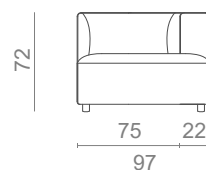

EASTWOOD

SOFA

75Kg | 165lbs

1.98m³ | 69.9ft³

MATERIALS / FINISHES

UPHOLSTERY: Leather
FEET: Walnut

DIMENSIONS

W: 260cm | 102.4"
D: 92cm | 36.2"
H: 72cm | 28.3"
SH: 42cm | 16.5"

SINGLE SOFA

FABRIC (COM)

6.00m | 236.2"

2 SEAT

FABRIC (COM)

9.00m | 354.3"

3 SEAT

FABRIC (COM)

10.00m | 393.7"

4 SEAT

FABRIC (COM)

12.00m | 472.4"

*Chaise Longue adjustable to the size of the sofa cushion

CHAISE LONGUE

OTTOMAN

W:75 D:75 H:42cm

W:93 D:93 H:42cm

W:130 D:130 H:42cm