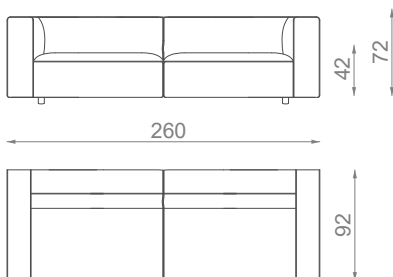

EASTWOOD

SOFA

75Kg | 165lbs

1.98m³ | 69.9ft³

MATERIALS / FINISHES

UPHOLSTERY: Leather
FEET: Walnut

DIMENSIONS

W: 260cm | 102.4"
D: 92cm | 36.2"
H: 72cm | 28.3"
SH: 42cm | 16.5"

10.00m | 393.7"

4 SEAT

FABRIC (COM)

12.00m | 472.4"

*Chaise Longue adjustable to the size of the sofa cushion

CHAISE LONGUE

OTTOMAN

W:75 D:75 H:42cm

W:93 D:93 H:42cm

W:130 D:130 H:42cm