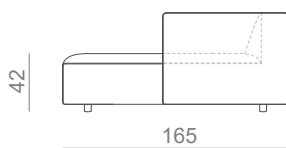

SINGLE SOFA

FABRIC (COM)

6.00m | 236.2"

2 SEAT

FABRIC (COM)

9.00m | 354.3"

3 SEAT

FABRIC (COM)

10.00m | 393.7"

4 SEAT

FABRIC (COM)

12.00m | 472.4"

*Chaise Longue adjustable to the size of the sofa cushion

CHAISE LONGUE

OTTOMAN

W:75 D:75 H:42cm

W:93 D:93 H:42cm

W:130 D:130 H:42cm