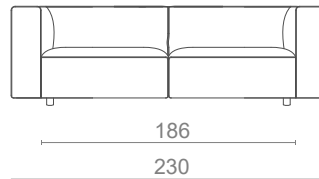

EASTWOOD

SOFA

75Kg | 165lbs

1.98m³ | 69.9ft³

MATERIALS / FINISHES

UPHOLSTERY: Leather
FEET: Walnut

DIMENSIONS

W: 260cm | 102.4"
D: 92cm | 36.2"
H: 72cm | 28.3"
SH: 42cm | 16.5"

SINGLE SOFA

FABRIC (COM)

6.00m | 236.2"

2 SEAT

FABRIC (COM)

9.00m | 354.3"

3 SEAT

FABRIC (COM)

10.00m | 393.7"

4 SEAT

FABRIC (COM)

12.00m | 472.4"

*Chaise Longue adjustable to the size of the sofa cushion

CHAISE LONGUE

OTTOMAN

W:75 D:75 H:42cm

W:93 D:93 H:42cm

W:130 D:130 H:42cm