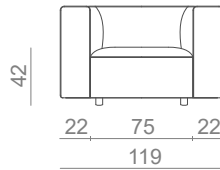

EASTWOOD

SOFA

75Kg | 165lbs

1.98m³ | 69.9ft³

MATERIALS / FINISHES

UPHOLSTERY: Leather
FEET: Walnut

DIMENSIONS

W: 260cm | 102.4"
D: 92cm | 36.2"
H: 72cm | 28.3"
SH: 42cm | 16.5"

SINGLE SOFA

FABRIC (COM)

6.00m | 236.2"

2 SEAT

FABRIC (COM)

9.00m | 354.3"

3 SEAT

FABRIC (COM)

10.00m | 393.7"

4 SEAT

FABRIC (COM)

12.00m | 472.4"

*Chaise Longue adjustable to the size of the sofa cushion

CHAISE LONGUE

OTTOMAN

W:75 D:75 H:42cm

W:93 D:93 H:42cm

W:130 D:130 H:42cm