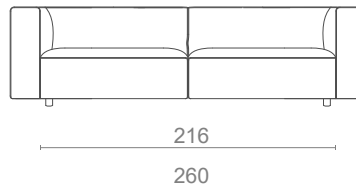

EASTWOOD

SOFA

75Kg | 165lbs

1.98m³ | 69.9ft³

MATERIALS / FINISHES

UPHOLSTERY: Leather
FEET: Walnut

DIMENSIONS

W: 260cm | 102.4"
D: 92cm | 36.2"
H: 72cm | 28.3"
SH: 42cm | 16.5"

SINGLE SOFA

FABRIC (COM)

6.00m | 236.2"

2 SEAT

FABRIC (COM)

9.00m | 354.3"

3 SEAT

FABRIC (COM)

10.00m | 393.7"

4 SEAT

FABRIC (COM)

12.00m | 472.4"

*Chaise Longue adjustable to the size of the sofa cushion

CHAISE LONGUE

OTTOMAN

W:75 D:75 H:42cm

W:93 D:93 H:42cm

W:130 D:130 H:42cm