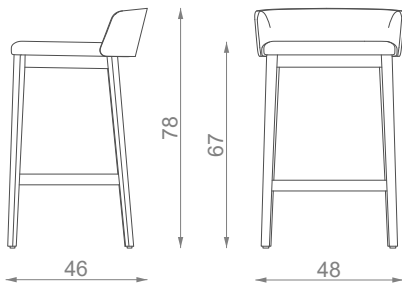

DESCARTES

COUNTER STOOL

20Kg | 44lbs

0.22m³ | 7.8ft³

MATERIALS / FINISHES

UPHOLSTERY: Fabric
LEGS: Dark Wenge

DIMENSIONS

W: 48cm | 18.9"
D: 46cm | 18.1"
H: 78cm | 30.7"
SH: 67cm | 26.4"