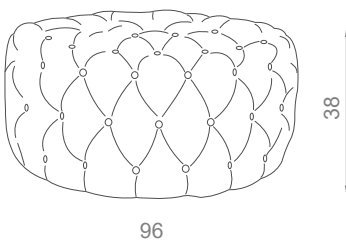

### OTTOMAN

10kg | 22lbs

0.44m<sup>3</sup> | 15.5ft<sup>3</sup>

### DIMENSIONS

W: 96cm | 37.8"

D: 96cm | 37.8"

H: 38cm | 15.0"