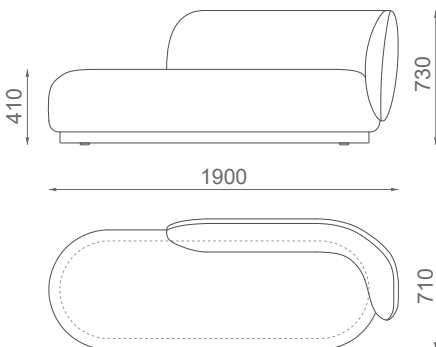

### 2 SEAT SOFA

35Kg | 77lbs

1.16m<sup>3</sup> | 40.9ft<sup>3</sup>

#### DIMENSIONS

W: 190cm | 74.8"

D: 71cm | 28.0"

H: 73cm | 28.7"

SH: 41cm | 16.1"