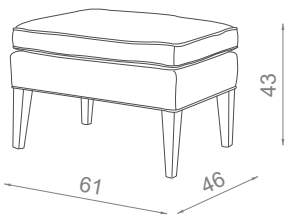

ZOLA

OTTOMAN

8Kg | 18lbs

0.16m³ | 5.7ft³

MATERIALS / FINISHES

UPHOLSTERY: Velvet
LEGS: Oak

DIMENSIONS

W: 61cm | 24.0"
D: 46cm | 18.1"
H: 43cm | 16.9"