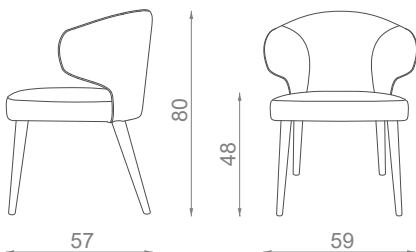

GAL

CHAIR

15Kg | 33lbs

0.34m³ | 12.0ft³

MATERIALS / FINISHES

UPHOLSTERY: Velvet
LEGS: Dark American Walnut

DIMENSIONS

W: 59cm | 22.4"
D: 57cm | 22.2"
H: 80cm | 31.9"
SH: 48cm | 18.9"

FABRIC

1.70m | 66.9"
standard with 1.40 m | 55.1"