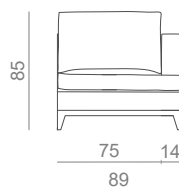

SCOTT

SOFA

78Kg | 171lbs 2.44m³ | 86.2ft³

MATERIALS / FINISHES

UPHOLSTERY: Fabric
FEET: Dark Wenge

DIMENSIONS

W: 253cm | 99.6"
D: 100cm | 39.4"
H: 85cm | 33.5"
SH: 41cm | 16.1"
AH: 69cm | 27.2"

PRODUCT FEATURES

SINGLE SOFA

FABRIC (COM)
6.00m | 236.2"

2 SEAT

FABRIC (COM)
8.00m | 315.0"

3 SEAT

FABRIC (COM)
9.00m | 354.3"

4 SEAT

FABRIC (COM)
11.00m | 433.1"

*Chaise Longue adjustable to the size of the sofa cushion

CHAISE LONGUE

OTTOMAN

W:75 D:75 H:41cm
W:90 D:90 H:41cm