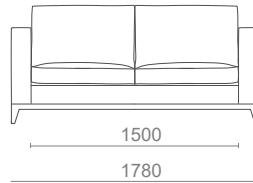

SCOTT

SOFA

78Kg | 171lbs 2.44m³ | 86.2ft³

MATERIALS / FINISHES

UPHOLSTERY: Fabric
FEET: Dark Wenge

DIMENSIONS

W: 253cm | 99.6"
D: 100cm | 39.4"
H: 85cm | 33.5"
SH: 41cm | 16.1"
AH: 69cm | 27.2"

PRODUCT FEATURES

SINGLE SOFA

FABRIC (COM)
6.00m | 236.2"

2 SEAT

FABRIC (COM)
8.00m | 315.0"

3 SEAT

FABRIC (COM)
9.00m | 354.3"

4 SEAT

FABRIC (COM)
11.00m | 433.1"

*Chaise Longue adjustable to the size of the sofa cushion

CHAISE LONGUE

OTTOMAN

W:75 D:75 H:41cm
W:90 D:90 H:41cm