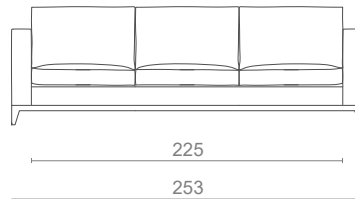

SCOTT

SOFA

78Kg | 171lbs 2.44m³ | 86.2ft³

MATERIALS / FINISHES

UPHOLSTERY: Fabric
FEET: Dark Wenge

DIMENSIONS

W: 253cm | 99.6"
D: 100cm | 39.4"
H: 85cm | 33.5"
SH: 41cm | 16.1"
AH: 69cm | 27.2"

PRODUCT FEATURES

SINGLE SOFA

FABRIC (COM)
6.00m | 236.2"

2 SEAT

FABRIC (COM)
8.00m | 315.0"

3 SEAT

FABRIC (COM)
9.00m | 354.3"

4 SEAT

FABRIC (COM)
11.00m | 433.1"

*Chaise Longue adjustable to the size of the sofa cushion

CHAISE LONGUE

OTTOMAN

W:75 D:75 H:41cm
W:90 D:90 H:41cm