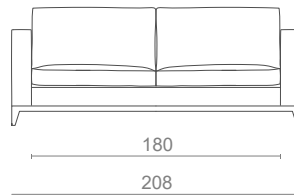

SCOTT

SOFA

78Kg | 171lbs 2.44m³ | 86.2ft³

MATERIALS / FINISHES

UPHOLSTERY: Fabric
FEET: Dark Wenge

DIMENSIONS

W: 253cm | 99.6"
D: 100cm | 39.4"
H: 85cm | 33.5"
SH: 41cm | 16.1"
AH: 69cm | 27.2"

PRODUCT FEATURES

SINGLE SOFA

FABRIC (COM)
6.00m | 236.2"

2 SEAT

FABRIC (COM)
8.00m | 315.0"

3 SEAT

FABRIC (COM)
9.00m | 354.3"

4 SEAT

FABRIC (COM)
11.00m | 433.1"

*Chaise Longue adjustable to the size of the sofa cushion

CHAISE LONGUE

OTTOMAN

W:75 D:75 H:41cm
W:90 D:90 H:41cm