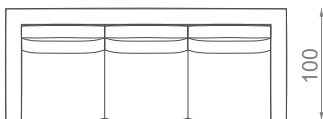

SCOTT

SOFA

78Kg | 171lbs 2.44m³ | 86.2ft³

MATERIALS / FINISHES

UPHOLSTERY: Fabric
FEET: Dark Wenge

DIMENSIONS

W: 253cm | 99.6"
D: 100cm | 39.4"
H: 85cm | 33.5"
SH: 41cm | 16.1"
AH: 69cm | 27.2"

PRODUCT FEATURES

*Chaise Longue adjustable to the size of the sofa cushion

CHAISE LONGUE

OTTOMAN

W:75 D:75 H:41cm
W:90 D:90 H:41cm