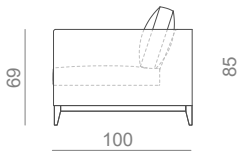

SCOTT

SOFA

78Kg | 171lbs 2.44m³ | 86.2ft³

MATERIALS / FINISHES

UPHOLSTERY: Fabric
FEET: Dark Wenge

DIMENSIONS

W: 253cm | 99.6"
D: 100cm | 39.4"
H: 85cm | 33.5"
SH: 41cm | 16.1"
AH: 69cm | 27.2"

PRODUCT FEATURES

SINGLE SOFA

FABRIC (COM)
6.00m | 236.2"

2 SEAT

FABRIC (COM)
8.00m | 315.0"

3 SEAT

FABRIC (COM)
9.00m | 354.3"

4 SEAT

FABRIC (COM)
11.00m | 433.1"

*Chaise Longue adjustable to the size of the sofa cushion

CHAISE LONGUE

OTTOMAN

W:75 D:75 H:41cm
W:90 D:90 H:41cm