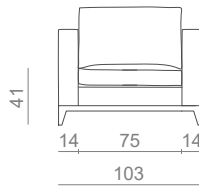

SCOTT

SOFA

78Kg | 171lbs 2.44m³ | 86.2ft³

MATERIALS / FINISHES

UPHOLSTERY: Fabric
FEET: Dark Wenge

DIMENSIONS

W: 253cm | 99.6"
D: 100cm | 39.4"
H: 85cm | 33.5"
SH: 41cm | 16.1"
AH: 69cm | 27.2"

PRODUCT FEATURES

SINGLE SOFA

FABRIC (COM)
6.00m | 236.2"

2 SEAT

FABRIC (COM)
8.00m | 315.0"

3 SEAT

FABRIC (COM)
9.00m | 354.3"

4 SEAT

FABRIC (COM)
11.00m | 433.1"

*Chaise Longue adjustable to the size of the sofa cushion

CHAISE LONGUE

OTTOMAN

W:75 D:75 H:41cm
W:90 D:90 H:41cm