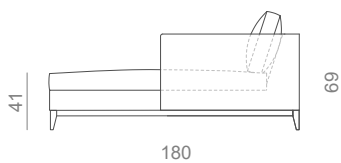

SINGLE SOFA

FABRIC (COM)
6.00m | 236.2"

2 SEAT

FABRIC (COM)
8.00m | 315.0"

3 SEAT

FABRIC (COM)
9.00m | 354.3"

4 SEAT

FABRIC (COM)
11.00m | 433.1"

*Chaise Longue adjustable to the size of the sofa cushion

CHAISE LONGUE

OTTOMAN

W:75 D:75 H:41cm
W:90 D:90 H:41cm