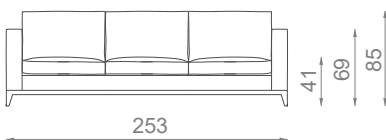

SCOTT

SOFA

78Kg | 171lbs 2.44m³ | 86.2ft³

MATERIALS / FINISHES

UPHOLSTERY: Fabric
FEET: Dark Wenge

DIMENSIONS

W: 253cm | 99.6"
D: 100cm | 39.4"
H: 85cm | 33.5"
SH: 41cm | 16.1"
AH: 69cm | 27.2"

PRODUCT FEATURES

*Chaise Longue adjustable to the size of the sofa cushion

CHAISE LONGUE

OTTOMAN

W:75 D:75 H:41cm
W:90 D:90 H:41cm