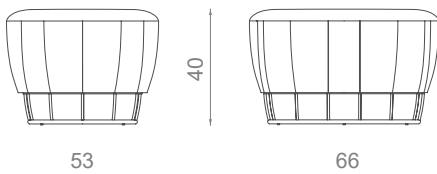

DURKHEIM II

STOOL

9Kg | 20lbs

0.09m³ | 3.2ft³

MATERIALS / FINISHES

UPHOLSTERY: Fabric
BASE: Polished Stainless Steel

DIMENSIONS

W: 66cm | 26.0"
D: 53cm | 20.9"
H: 40cm | 15.8"