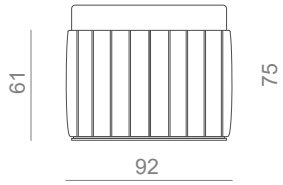

SINGLE SOFA

FABRIC (COM)
8.00m | 315.0"