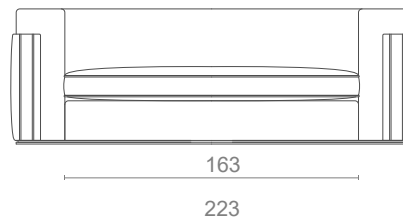

LUCAS

SOFA

72Kg | 158lbs 1.77m³ | 62.5ft³

MATERIALS / FINISHES

UPHOLSTERY: Fabric
BASE: Antique Brass

DIMENSIONS

W: 223cm | 87.8"
D: 92cm | 36.2"
H: 75cm | 29.5"
SH: 43cm | 16.9"

PRODUCT FEATURES

METAL BASE
Brass, Nickel, Stainless Steel or Copper in polished or brushed.

FINISHES AVAILABLE ON REQUEST
Base: Gold, Silver or Copper leaf.

CLIENT'S OWN MATERIAL (COM) REQUIREMENTS

FABRIC
12.00m | 472.4"
standard with 1.40 m | 55.1"

SINGLE SOFA

FABRIC (COM)
8.00m | 315.0"

2 SEAT

FABRIC (COM)
11.00m | 433.1"

3 SEAT

FABRIC (COM)
12.00m | 472.4"

4 SEAT

FABRIC (COM)
14.00m | 551.2"