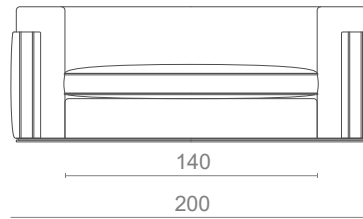

LUCAS

SOFA

72Kg | 158lbs 1.77m³ | 62.5ft³

MATERIALS / FINISHES

UPHOLSTERY: Fabric
BASE: Antique Brass

DIMENSIONS

W: 223cm | 87.8"
D: 92cm | 36.2"
H: 75cm | 29.5"
SH: 43cm | 16.9"

PRODUCT FEATURES

METAL BASE
Brass, Nickel, Stainless Steel or Copper in polished or brushed.

FINISHES AVAILABLE ON REQUEST
Base: Gold, Silver or Copper leaf.

CLIENT'S OWN MATERIAL (COM) REQUIREMENTS

FABRIC
12.00m | 472.4"
standard with 1.40 m | 55.1"

SINGLE SOFA

FABRIC (COM)
8.00m | 315.0"

2 SEAT

FABRIC (COM)
11.00m | 433.1"

3 SEAT

FABRIC (COM)
12.00m | 472.4"

4 SEAT

FABRIC (COM)
14.00m | 551.2"