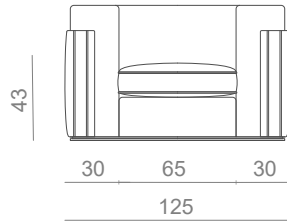

LUCAS

SOFA

72Kg | 158lbs 1.77m³ | 62.5ft³

MATERIALS / FINISHES

UPHOLSTERY: Fabric
BASE: Antique Brass

DIMENSIONS

W: 223cm | 87.8"
D: 92cm | 36.2"
H: 75cm | 29.5"
SH: 43cm | 16.9"

PRODUCT FEATURES

SINGLE SOFA

FABRIC (COM)
8.00m | 315.0"

2 SEAT

FABRIC (COM)
11.00m | 433.1"

3 SEAT

FABRIC (COM)
12.00m | 472.4"

4 SEAT

FABRIC (COM)
14.00m | 551.2"