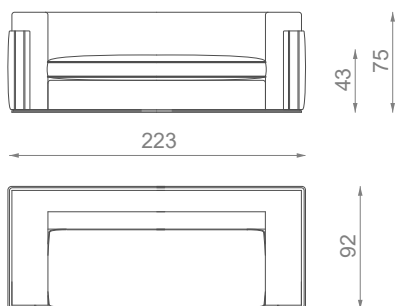

LUCAS

SOFA

72Kg | 158lbs 1.77m³ | 62.5ft³

MATERIALS / FINISHES

UPHOLSTERY: Fabric
BASE: Antique Brass

DIMENSIONS

W: 223cm | 87.8"
D: 92cm | 36.2"
H: 75cm | 29.5"
SH: 43cm | 16.9"

PRODUCT FEATURES

SINGLE SOFA

FABRIC (COM)
8.00m | 315.0"

2 SEAT

FABRIC (COM)
11.00m | 433.1"

3 SEAT

FABRIC (COM)
12.00m | 472.4"

4 SEAT

FABRIC (COM)
14.00m | 551.2"