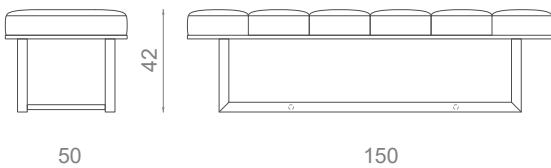

BEAUVOIR

BENCH

16Kg | 35.0lbs 0.40m³ | 14.1ft³

MATERIALS / FINISHES

UPHOLSTERY: Leather
LEGS: Dark Oak
DETAILS: Polished Stainless Steel

DIMENSIONS

W: 150cm | 59.1"
D: 50cm | 19.7"
H: 42cm | 16.5"

PRODUCT FEATURES