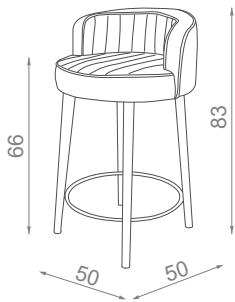

VOLTAIRE

COUNTER STOOL

20Kg | 44lbs

0.27m³ | 9.5ft³

MATERIALS / FINISHES

UPHOLSTERY: Leather
LEGS: Black Lacquered Wood
METAL DETAIL: Polished Black

DIMENSIONS

W: 50cm | 19.7"
D: 50cm | 19.7"
H: 83cm | 32.7"
SH: 66cm | 26.0"